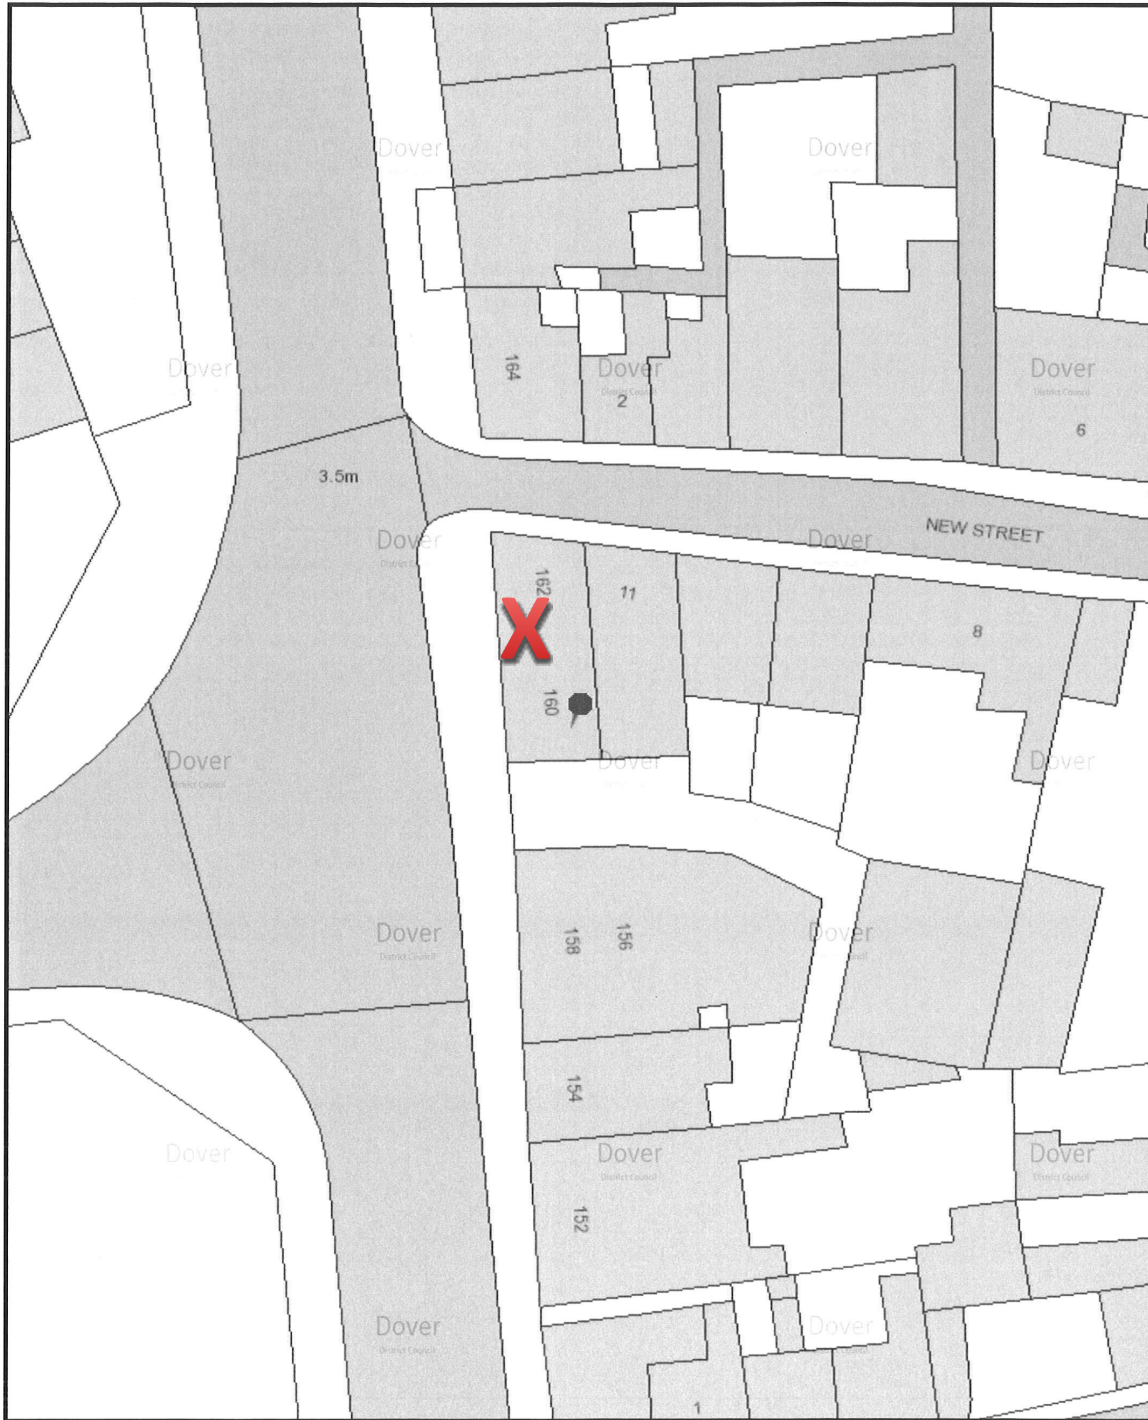

BLOODY MARY'S

Dover District Council
Honeywood Close
White Cliffs Business Park
Whitfield
DOVER
CT16 3PJ

Scale 1:300

© Crown copyright and database rights 2016 Ordnance Survey 100019780

Map Dated: 09/03/2016